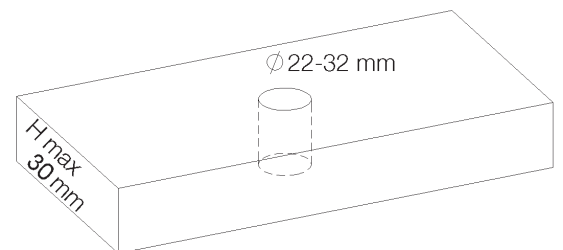

Picture

Product details

Flow at 3 bar : Restricted 5,6 l/min

Internal mechanism : Ceramic valve 1/4 turn

Technical drawing

RA0.V01