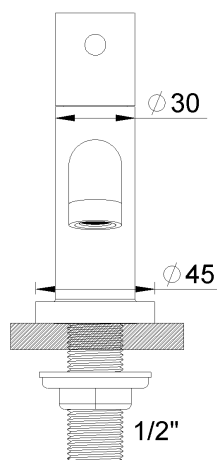

Picture

Product details

Flow at 3 bar : Restricted 5,6 l/min

Internal mechanism : Ceramic valve 1/4 turn

Technical drawing

RA0.V01