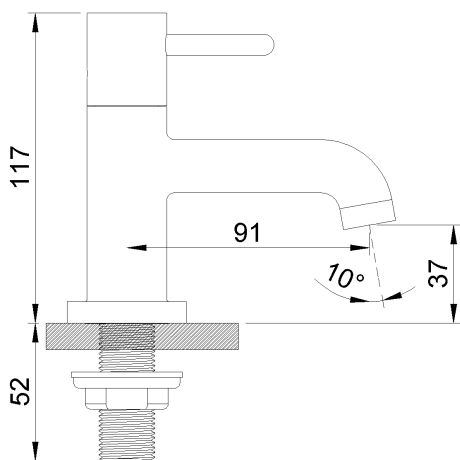

Picture

Product details

Flow at 3 bar : Restricted 5,6 l/min

Internal mechanism : Ceramic valve 1/4 turn

Technical drawing

RA0.V01